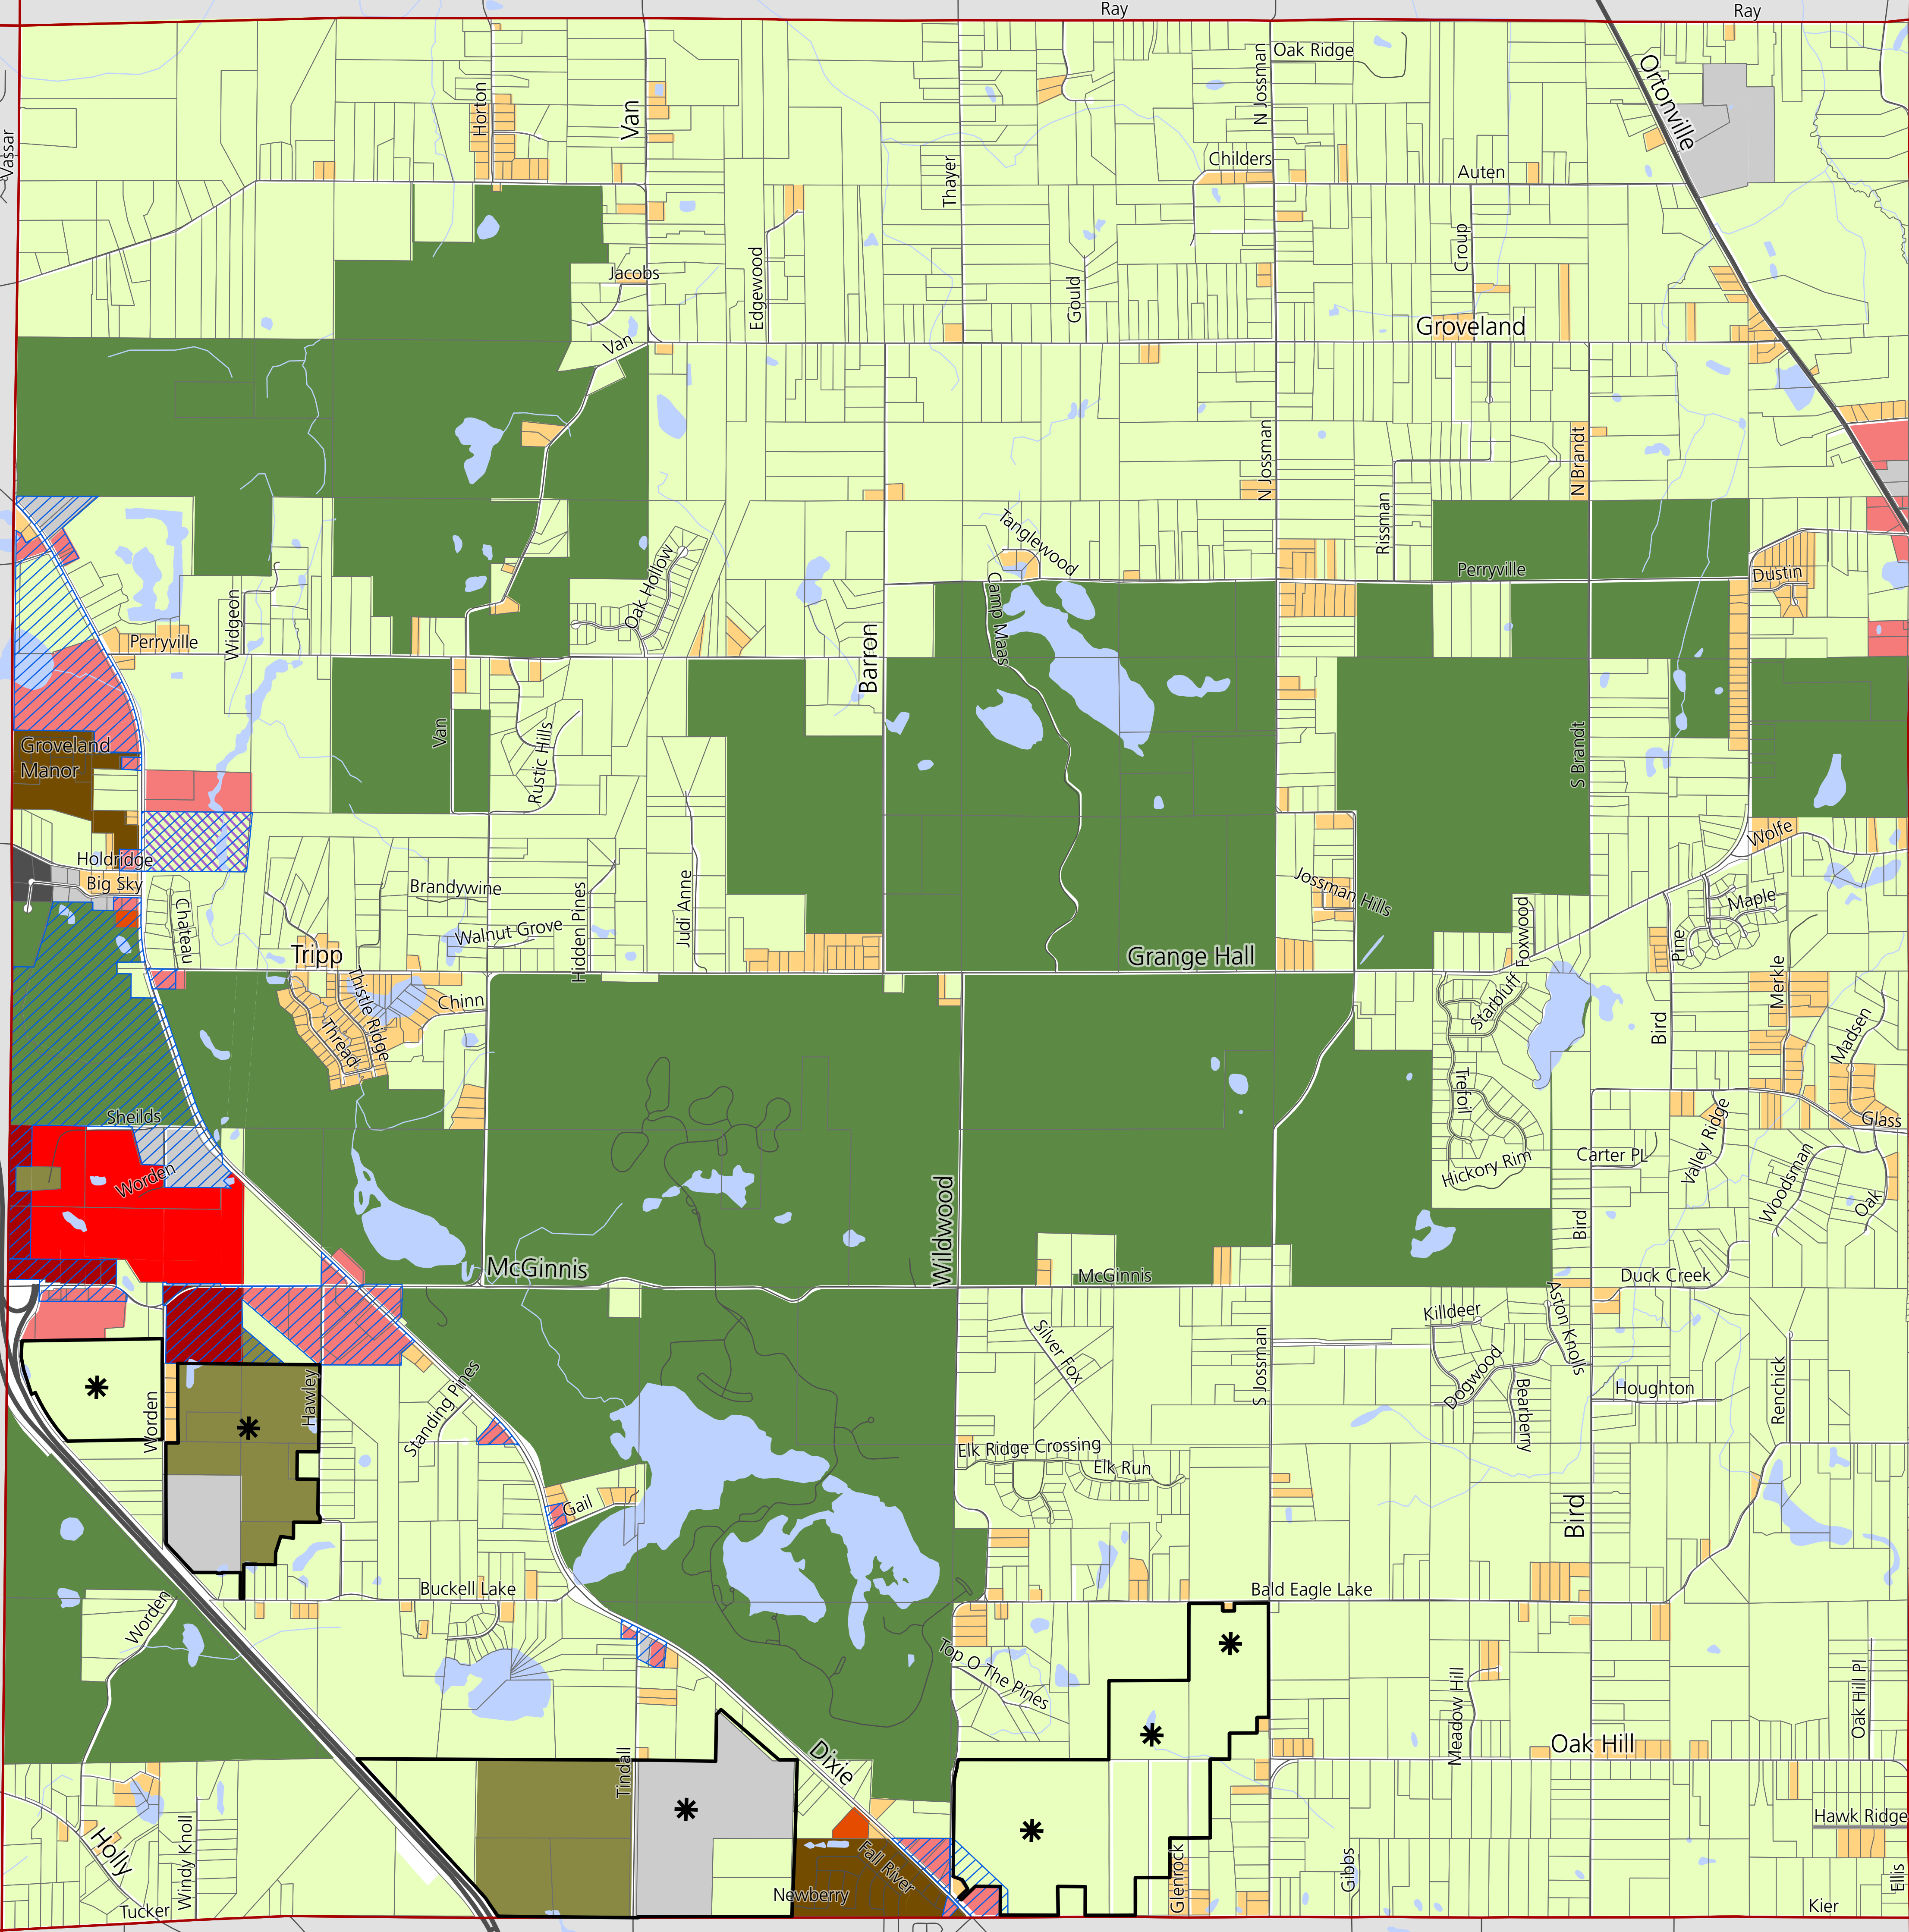

# ZONING MAP

## Atlas Township, Genesee County

Holly Township, Oakland County

Brandon Township, Oakland County

## Springfield Township, Oakland County

	Rural Estate / Farm		Flexible Corridor - IT		Dixie Highway Overlay
	Single Family Residential		Flexible Corridor - GHC		Planned Development
	Multi Family Residential		Corridor Commercial		Extractive
	Mobile Home Residential		Light Industrial		Land under court order of court consent judgment
	Recreation		General Industrial		

0 0.5 1 Miles Data Sources: Michigan Open Data Portal, Oakland County GIS